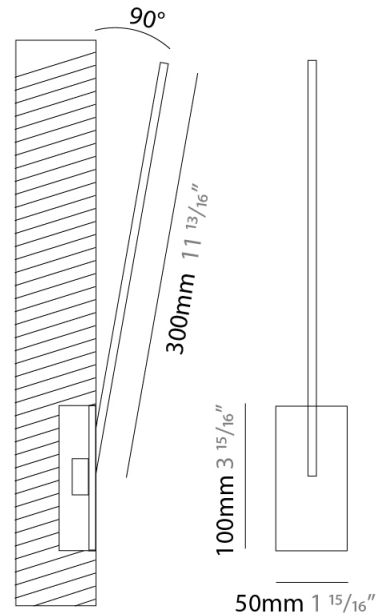

GENERAL

Series: Spillo
 Subseries: Spillo 1 Rod
 Brand: Icone
 Division: Design
 Mounting Type: Recessed
 Mounting Location: Wall
 Subcategory: Ambient

PHYSICAL

Shape: Rectangle
 Width (mm): 50
 Width (in): 1 15/16
 Height (mm): 300
 Height (in): 11 13/16
 Light Distribution: Adjustable
 Fixture Finish: WHI / BLK / CHR / BGD
 Fixture Material: Brass

LED

Color Temperature (°K): 2700 / 3000
 Nominal Lumen (lm): 330
 CRI: >90 CRI
 Lamp Life (hrs): 50000

OPTICAL

Adjustability: Tilt 120°

RATINGS AND CERTIFICATIONS

Certified By: Certified for North American Standards
 IP rating: IP20

GENERAL

Series: Spillo
 Subseries: Spillo 1 Rod
 Brand: Icone
 Division: Design
 Mounting Type: Recessed
 Mounting Location: Wall
 Subcategory: Ambient

PHYSICAL

Shape: Rectangle
 Width (mm): 50
 Width (in): 1 ¹⁵/₁₆
 Height (mm): 300
 Height (in): 11 ¹³/₁₆
 Light Distribution: Adjustable
 Fixture Finish: WHI / BLK / CHR / BGD
 Fixture Material: Brass